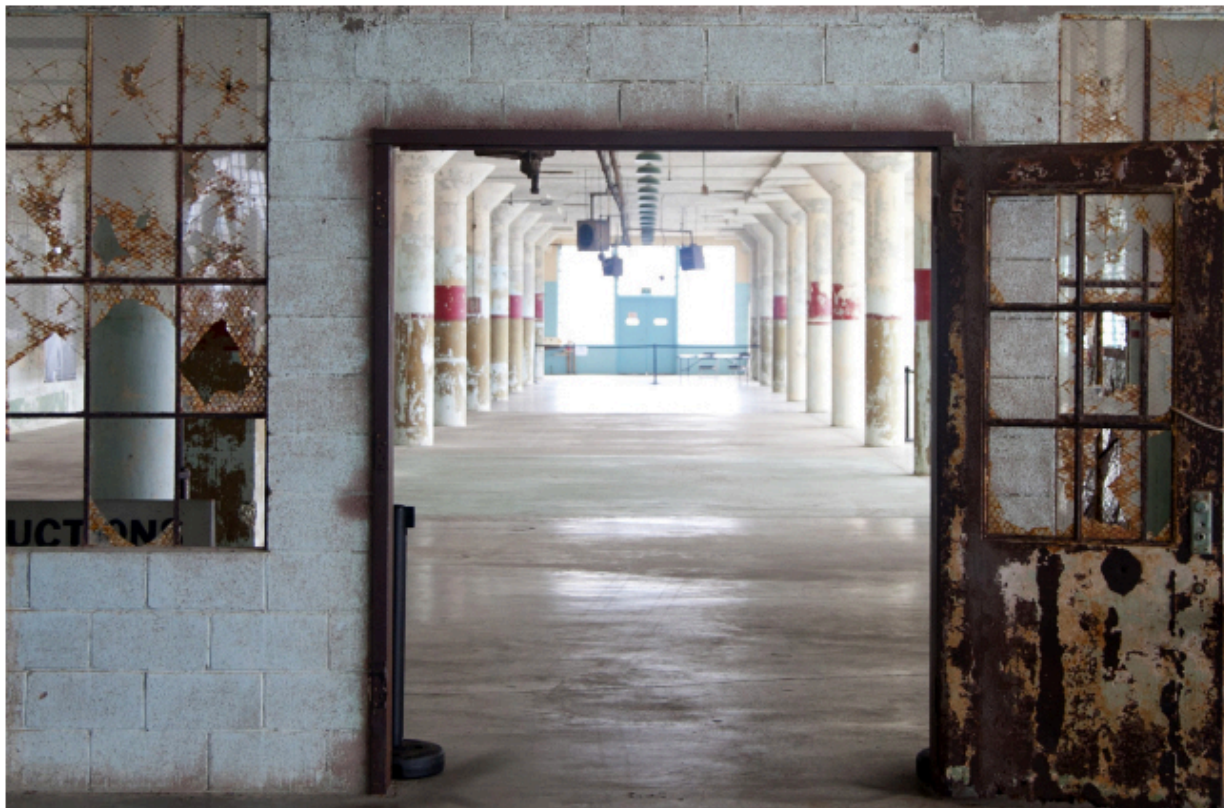

HYPERALLERGIC

Sensitive to Art & its Discontents

Art Movements

Art Movements is a weekly collection of news, developments, and stirrings in the art world.

By Allison Meier

December 6, 2013

First floor of the New Industries Building at Alcatraz, future site of the exhibition “Ai Weiwei on Alcatraz” (photo by Jan Stürmann, courtesy FOR-SITE Foundation)

Ai Weiwei will be storming Alcatraz with installations of new site-specific art in several of the prison island’s buildings. The exhibition, organized by FOR-SITE Foundation with the National Park Service and Golden Gate National Parks Conservancy, will open at the end of next September.